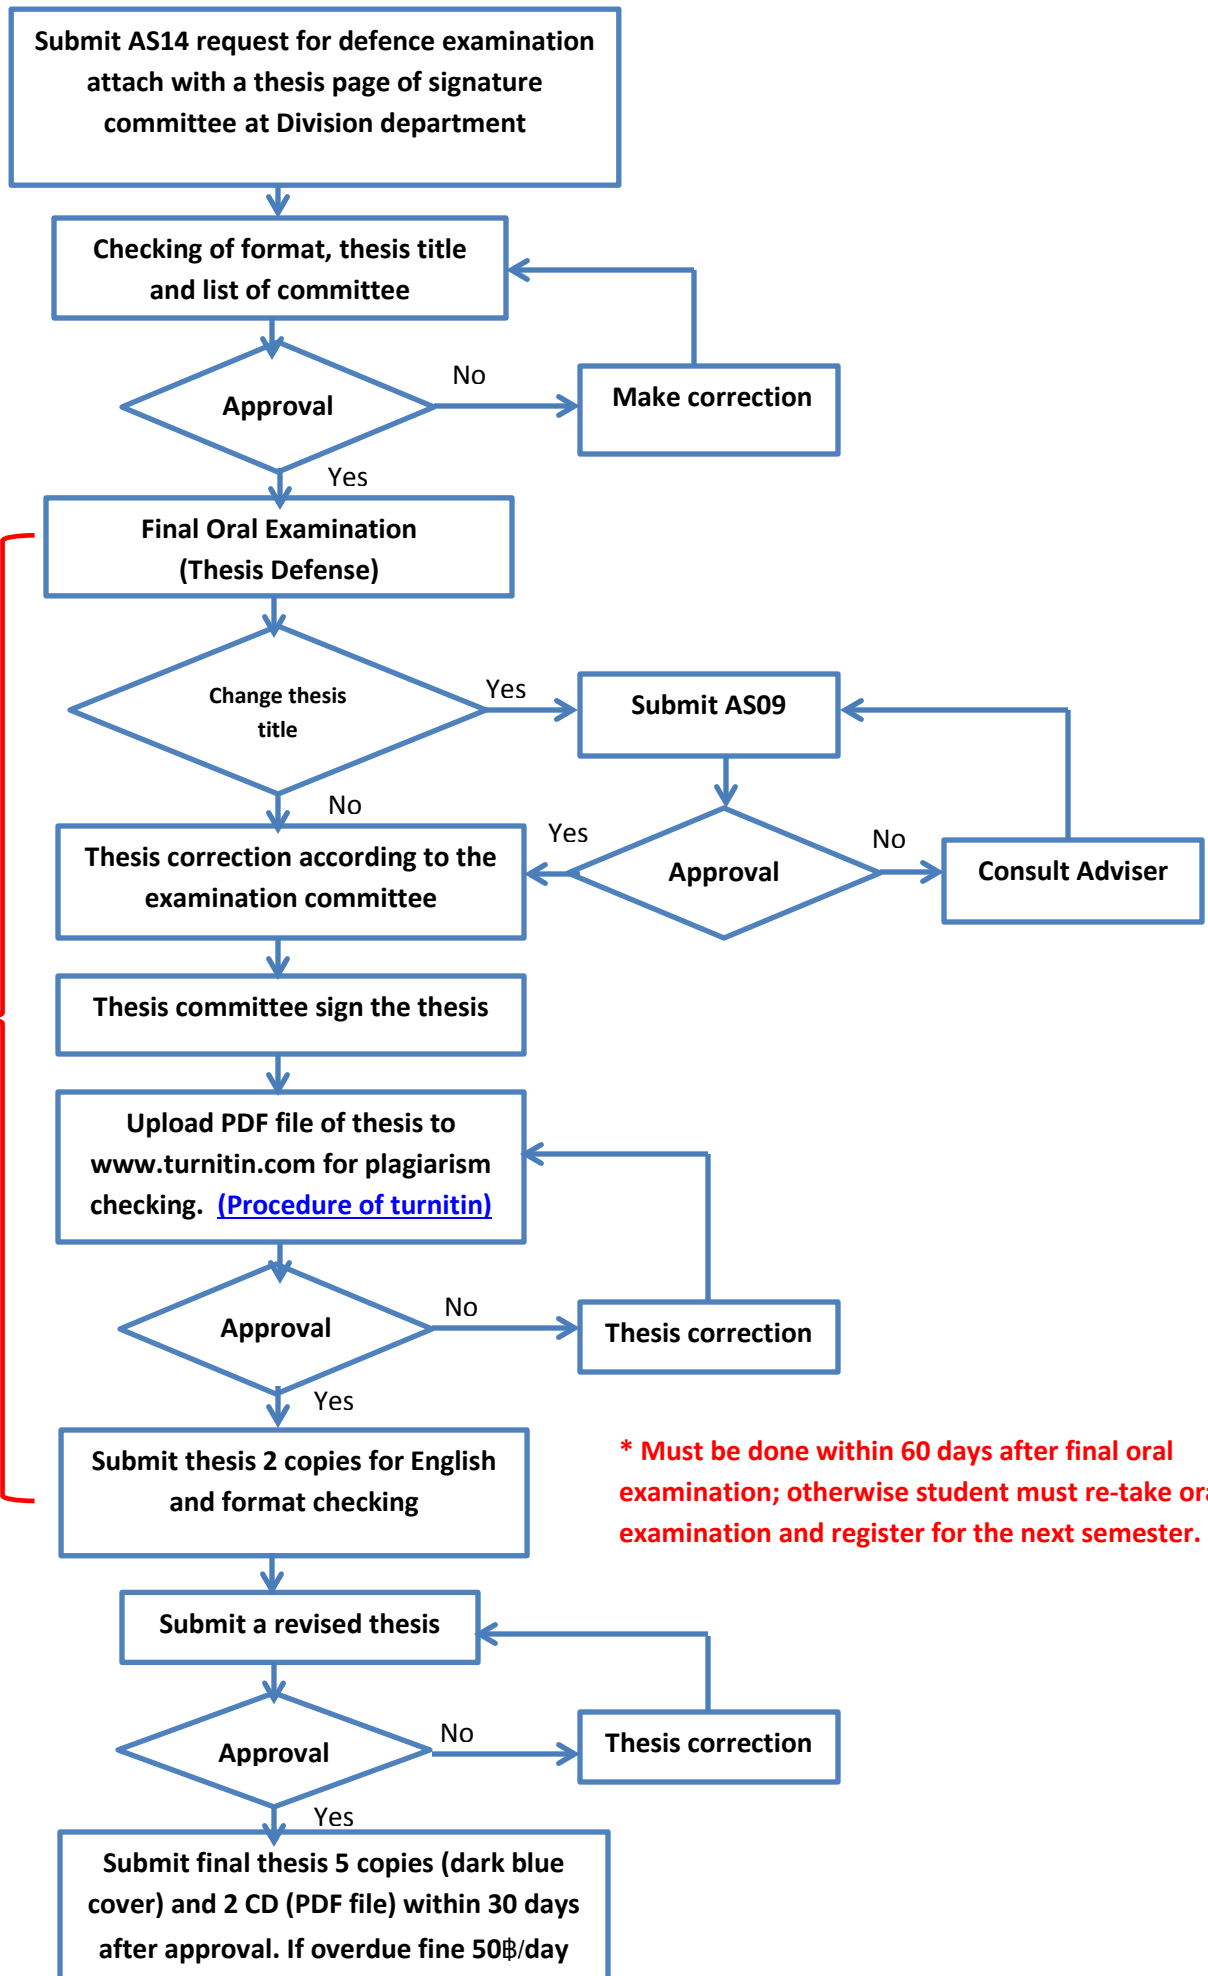

Procedure of thesis correction

Within
60 days*

* Must be done within 60 days after final oral
examination; otherwise student must re-take oral
examination and register for the next semester.